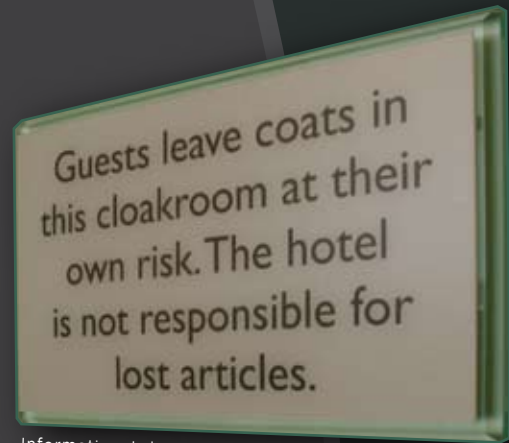

ADA Compliant room numbers

Informational signs

ELEGANT SIMPLICITY...

Sign systems need not be overly complex and costly to be visually striking. This ADA compliant sign system designed for Park Plaza utilizes an imitation "Green Glass" acrylic backer and other industry standard materials combined with restrained color choices to make a very simple contemporary sign system.

Room ID signs with insert holders

Directional signs