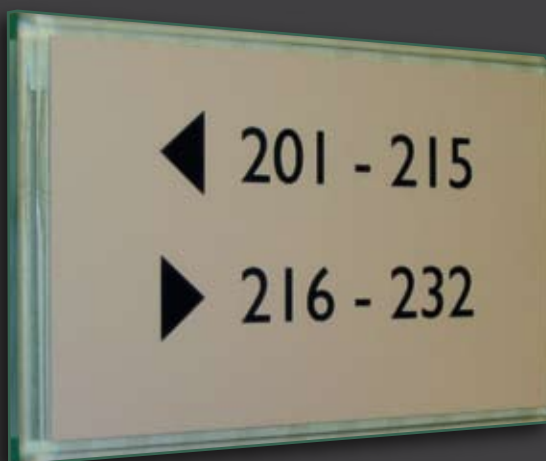

ADA Compliant room numbers

Informational signs

ELEGANT SIMPLICITY...

Sign systems need not be overly complex and costly to be visually striking. This ADA compliant sign system designed for Park Plaza utilizes an imitation "Green Glass" acrylic backer and other industry standard materials combined with restrained color choices to make a very simple contemporary sign system.

Room ID signs with insert holders

Directional signs